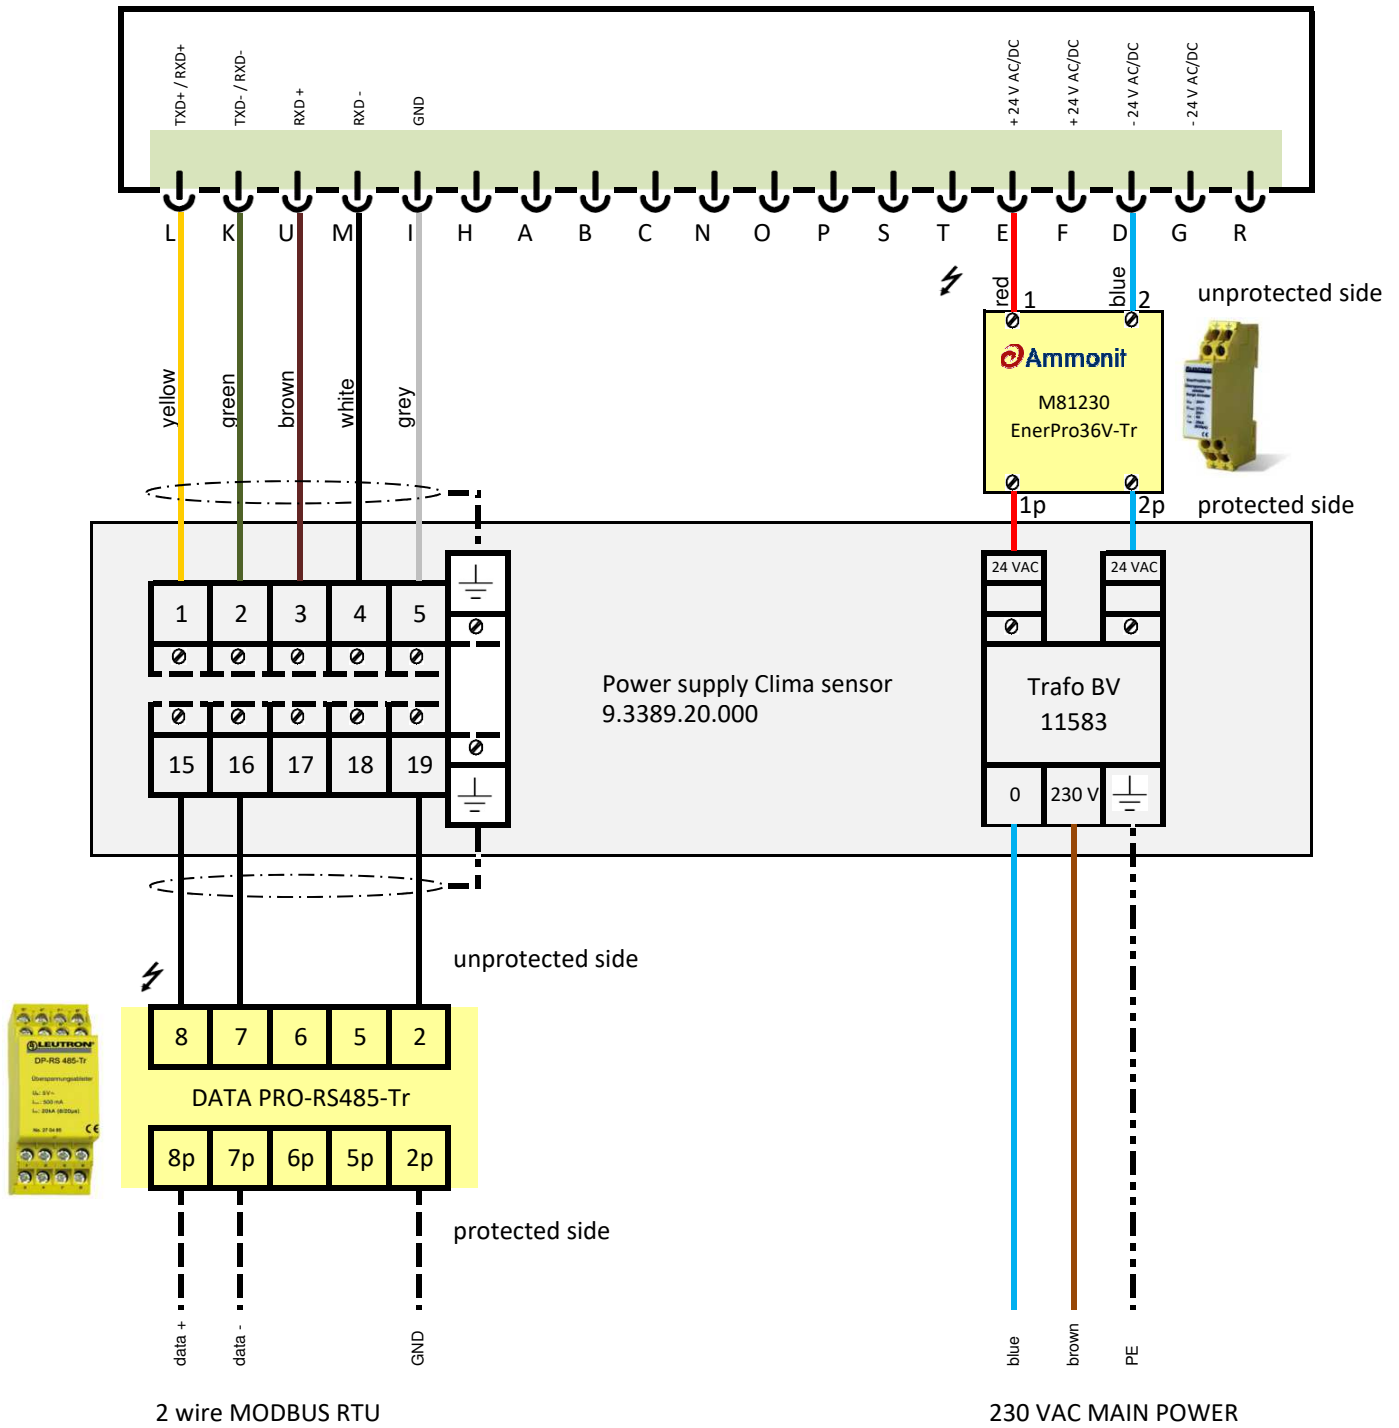

WIRING DIAGRAM

Clima Sensor US..

NOTE: THE PE TERMINAL HAVE TO BE ALWAYS BE CONNECTED

Designed by:	Checked by:	Date:	Rev.:
THIES	W.J.J. Appeldoorn	2018-07-12	A
Article	Clima Sensor US.../4.920x.00.000		
Customer:	-		