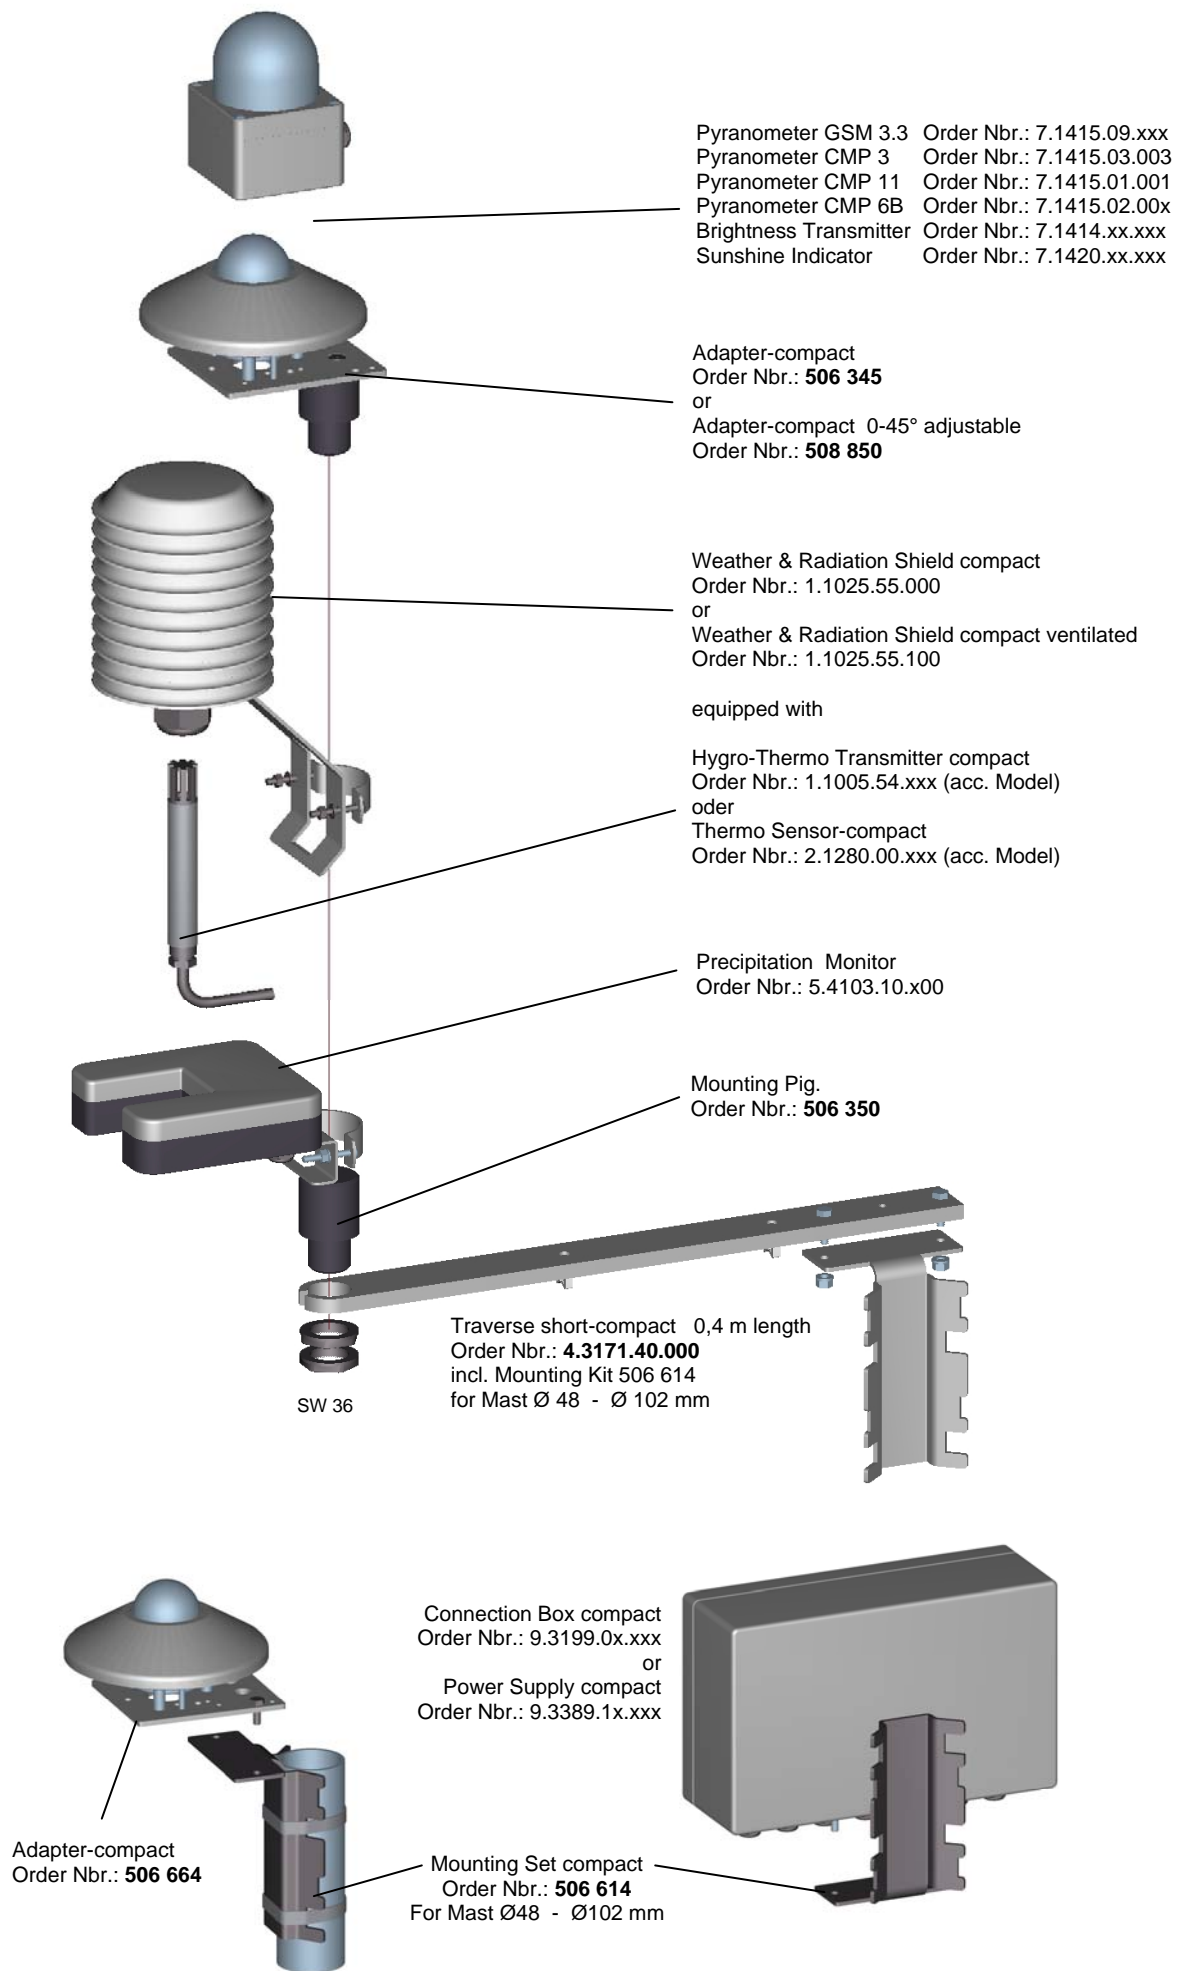

Mounting Options – Compact Series

with Traverse - compact Order Nbr.: 4.3171.30.000 / 40.000 and different holders

Mounting Options – Compact Series

Sunshine Indicator Sensor CSD3 with Traverse and Holder

Sunshine Indicator Sensor CSD3
Order Nbr.: 7.1421.03.000

Adapter-compact
Order Nbr.: 507 172

Traverse short-compact 0,4 m length
Order Nbr.: 4.3171.40.000
incl. Mounting Kit 506 614
for Mast Ø 48 - Ø 102 mm
or

Traverse-compact 0,8 m length
Order Nbr. : 4.3171.30.000
incl. Mounting Kit 506 614
for Mast Ø 48 - Ø 102 mm

SW 36

Adapter-compact
Order Nbr.: 507 172

Holder-compact
Order Nbr.: 506 347
For Mast Ø 35 - Ø 50 mm
or Wall