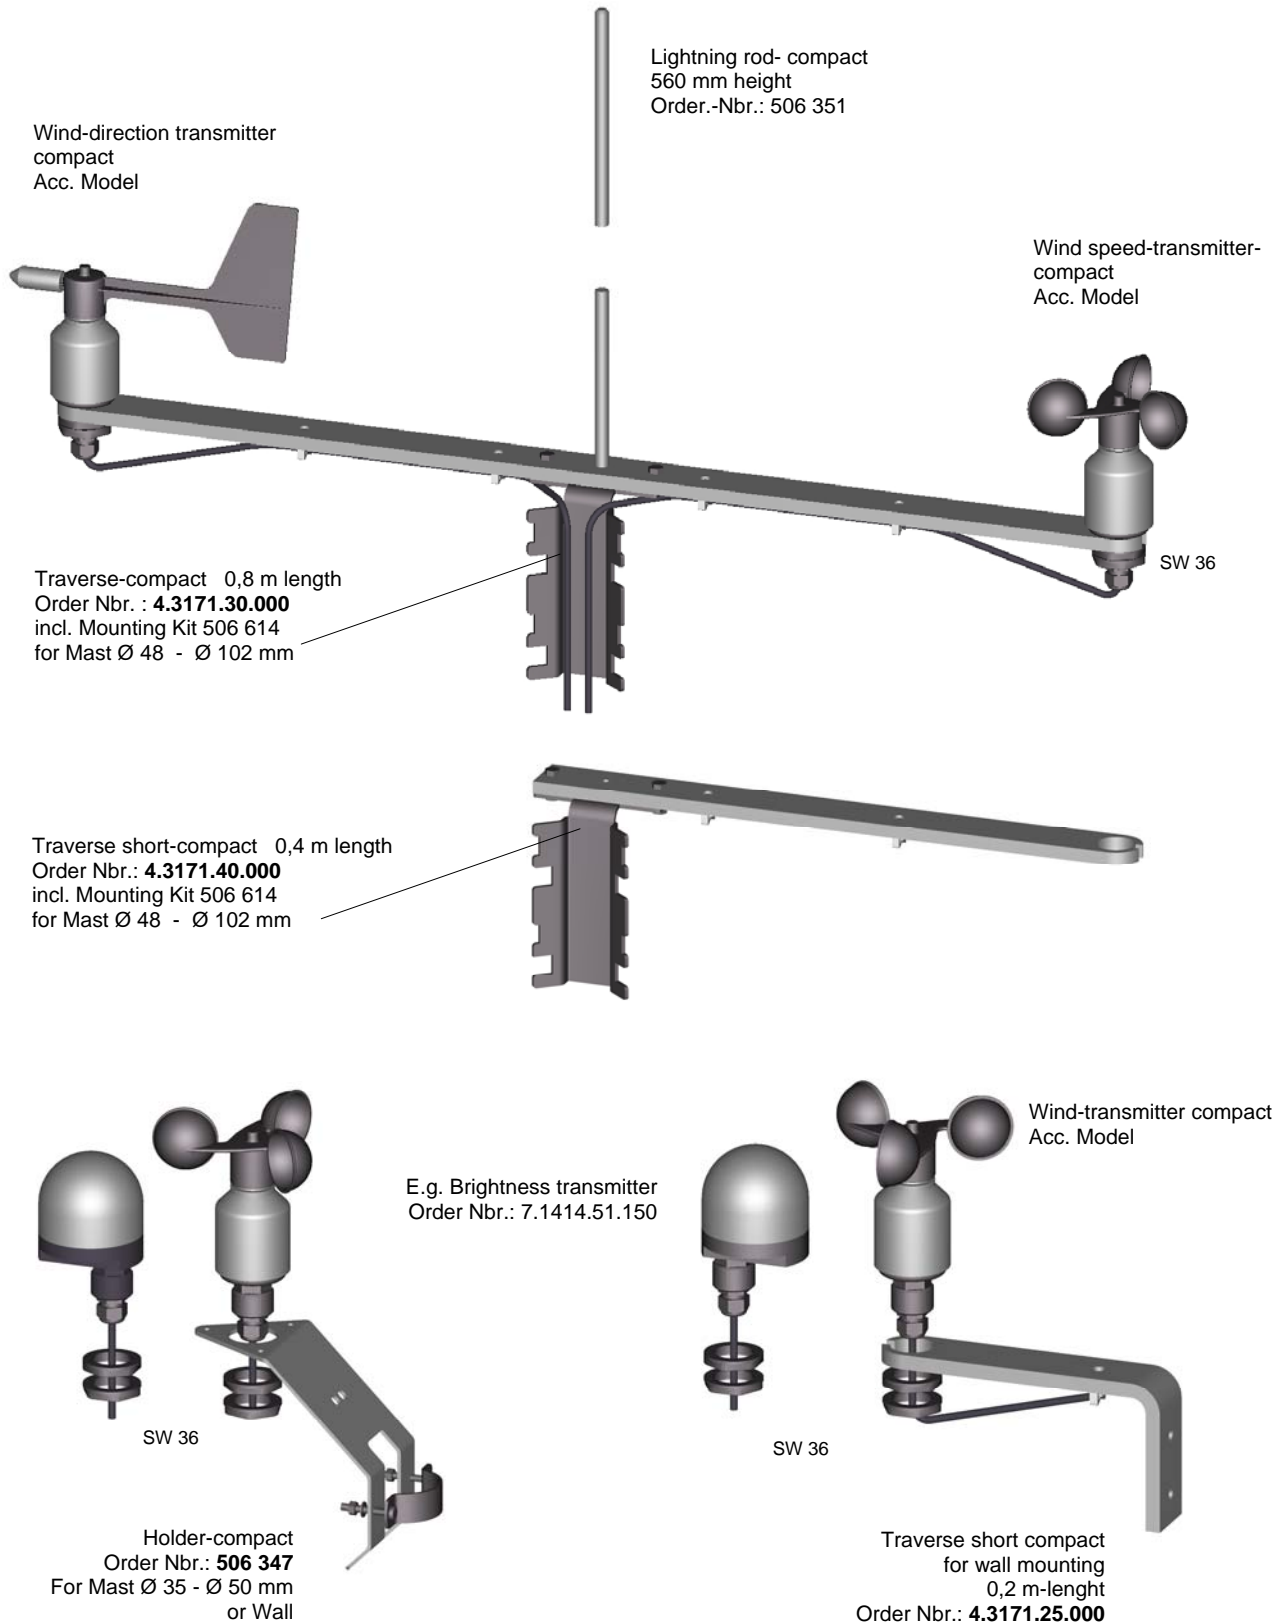

Mounting Options – Compact Series

with Traverse - compact Order Nbr.: 4.3171.30.000 / 40.000 and different holders

Mounting Options – Compact Series

Sunshine Indicator Sensor CSD3 with Traverse and Holder

Sunshine Indicator Sensor CSD3
Order Nbr.: 7.1421.03.000

Adapter-compact
Order Nbr.: 507 172

Traverse short-compact 0,4 m length
Order Nbr.: 4.3171.40.000
incl. Mounting Kit 506 614
for Mast Ø 48 - Ø 102 mm
or

Traverse-compact 0,8 m length
Order Nbr. : 4.3171.30.000
incl. Mounting Kit 506 614
for Mast Ø 48 - Ø 102 mm

SW 36

Adapter-compact
Order Nbr.: 507 172

Holder-compact
Order Nbr.: 506 347
For Mast Ø 35 - Ø 50 mm
or Wall