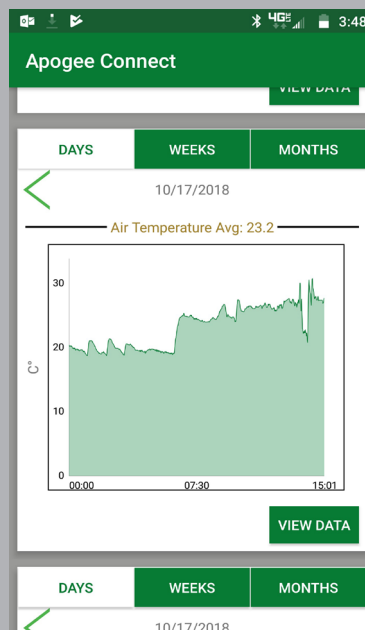

ApogeeConnect

Android