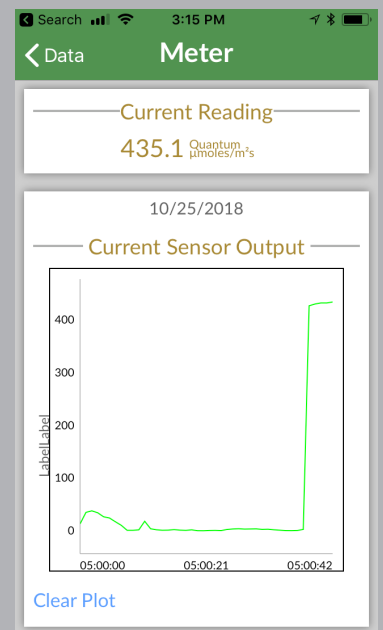

66 mm

APOGEE μ Cache | Bluetooth Memory Module

Features

- Live meter and datalogger modes
- Stores and transmits real time data to iOS and Android devices
- View and download data with ApogeeConnect app for mobile devices
- Programmable sampling and logging intervals
- Large capacity: 9 months of 1 min data
- High resolution 24 bit analog-to-digital converter
- IP67 rated for harsh environments
- Connects to multiple Apogee sensors: SQ-110, SQ-120, SQ-500, with the SQ-620, SQ-640, albedometer, S2-141, and more coming soon
- Wifi gateway device coming soon

ApogeeConnect

iOS

Connects directly to multiple Apogee sensors: